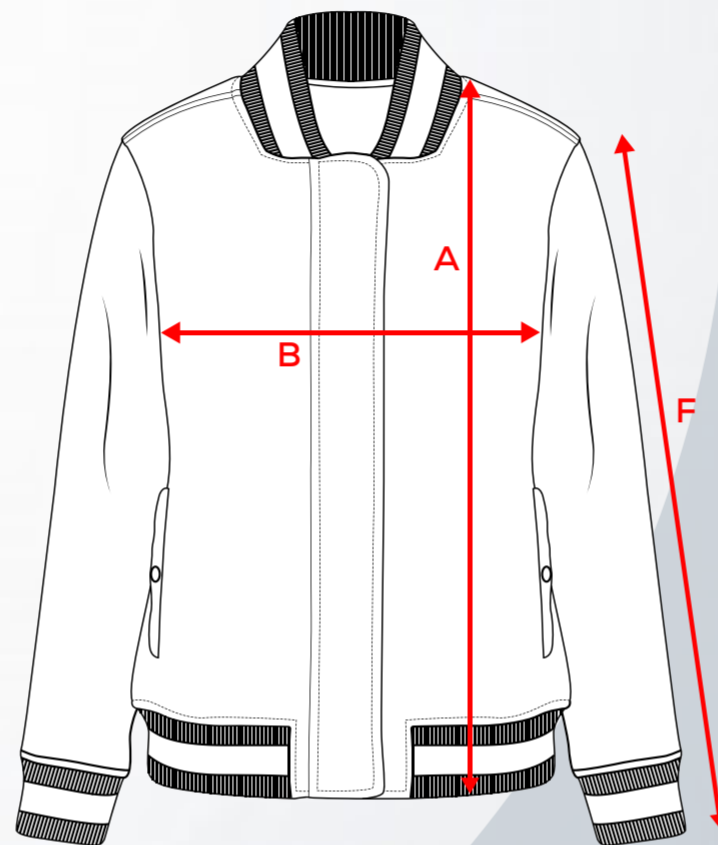

MENS STYLE 709

MENS PREMIUM COLLEGE JACKET

POINT	MEASUREMENT POINT	SIZE							
		S	M	L	XL	2XL	3XL	4XL	5XL
A	TOTAL LENGTH FRM HPS (CM)	71	72.5	74	75.5	77	78.5	80	81.5
B	HALF CHEST (CM)	55	57	59	61	64	67	71	75
F	SLEEVE LENGTH (CM)	63	64	65	66	67	68	69	70